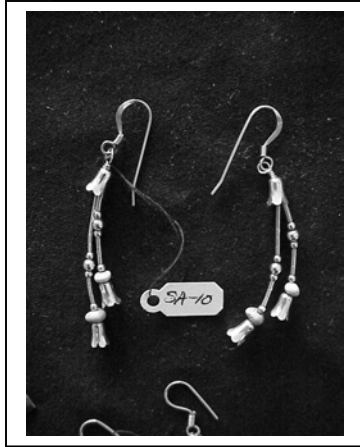

WIRE EARRINGS

3 R \$34

KL \$24

SA6 \$18

SA10 \$27

LC7 \$18

AS 1447 \$15

SA4 \$23

TH9 \$48